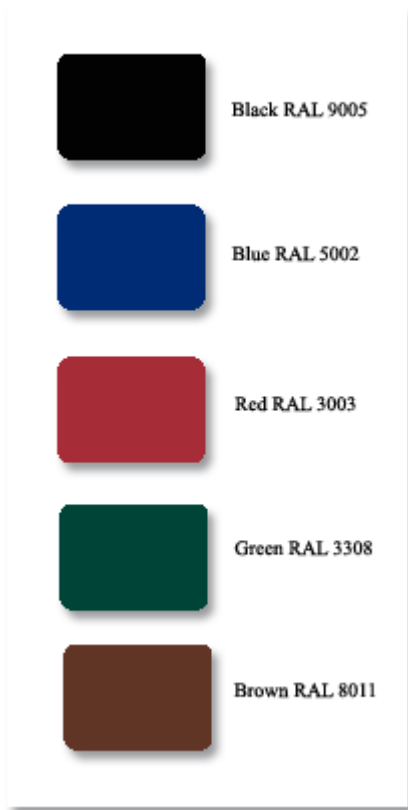

NB002 – Stainless steel, Wall mounted cabinet with header panel & cork pinboard

- Wall mounted
- Manufactured in stainless steel
- Powder coat finish
- Plexiglass glazed door
- Lockable and supplied with two keys
- Fitted with cork pin board
- Vinyl lettering on frame included in price
- Choice of colours Black, Green, Blue, Brown, Red
- For any specific RAL colour there may be an extra charge
  – please contact us for a quote