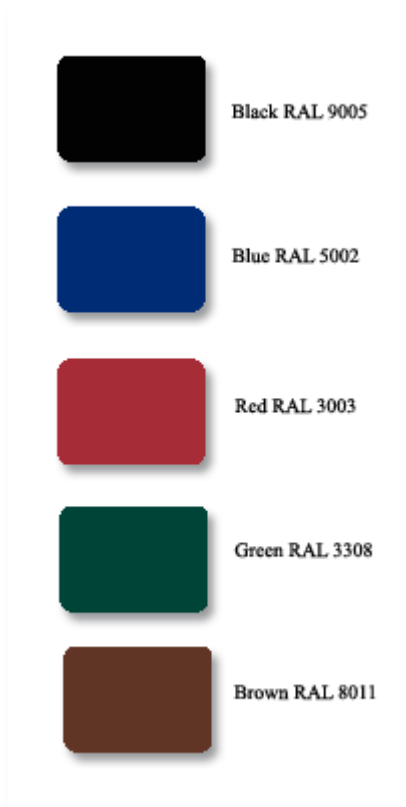

– please contact us for a quote

▪ Standard sizes:

4 x A4 vertical pages – 580w x 780h

6 x A4 vertical pages – 795w x 780h

8 x A4 vertical pages – 1020w x 780h

9 x A4 vertical pages – 795w x 1080h

10 x A4 vertical pages – 1240w x 780h

▪ Other sizes are available – price on request.

▪ Mounted onto a pair of 2.4m x 50mm square section posts

Carriage to Mainland UK included. If there are any variations in carriage to your destination address we will contact you.

Please do not hesitate to [contact us with an enquiry or for a quote](#)