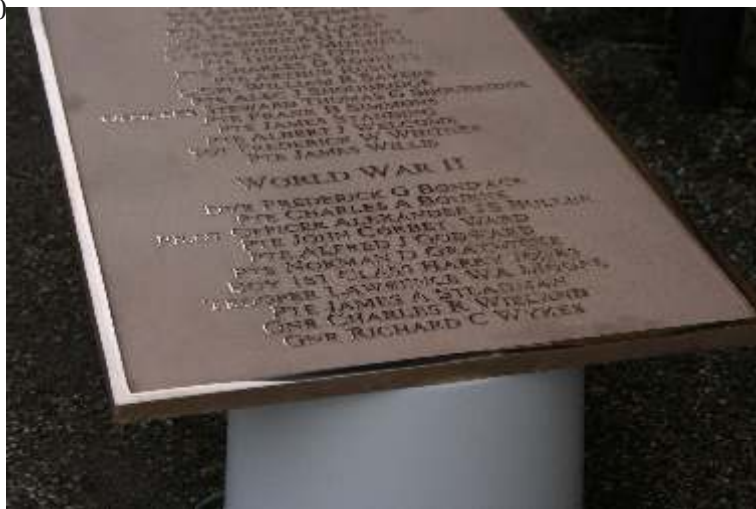

BRONZE CASTINGS -
Chemically aged background, polished relief

Guide prices as at January 2018

SIGNS OF THE TIMES
Quality Cast Signs

Signs of the Times Ltd, Wingfield Road
Tebworth, Bedfordshire, LU7 9QG