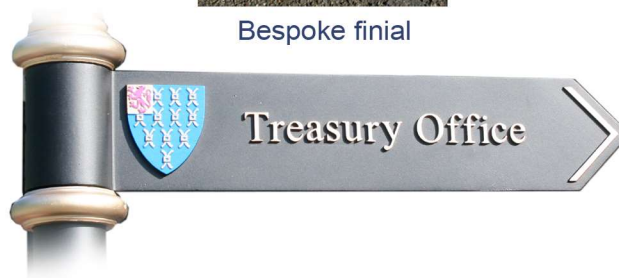

FINGERPOSTS & FINIALS

- Fingerpost arms cast in aluminium
- Bespoke arms and finials made to order
- Letters in relief in choice of typefaces
- Painted in a choice of colours
- Matching tubular aluminium posts
- Choice of finials and optional base collars
- Anti Tamper fixing prevents turning

Directional Arms - cast in one piece including bracket

Sign panel area 600mm x 125mm	£226.00	Aluminium Post 76mm, inc. decorative collars	£310.00
Sign panel area 760mm x 195mm	£327.00	Pagoda Finial	£170.00
Sign panel area 760mm x 230mm	£347.00	Ball Finial	£100.00
Sign panel area 680 x 154mm	£269.00	Polo Finial 250 mm dia.(excluding logo)	£262.00
Sign panel area 680 x 87mm	£220.00	Polo Finial 300 mm dia. (excluding logo)	£348.00
Sign panel area 870 x 100mm	£313.00		
Sign panel area 870 x 150mm	£330.00	Prices exclusive of carriage and VAT	

Standard typefaces are .....Times New Roman and Franklin Gothic Book.

Posts painted to match arms and come with decorative collars that can be painted in a contrasting colour.

A range of finials is available to complete the look. The Pagoda, Ball or Polo style. The 'Polo' finial is double sided and could incorporate the name of your village, school/company logo or council crest. Bespoke finials with logos or crests cast with detail in relief.

March 2021

SIGNS OF THE TIMES
Quality Cast Signs

Signs of the Times Ltd, Wingfield Road
Tebworth, Bedfordshire, LU7 9QG

T: 01525 874185

F: 01525 875746

enquiries@sott.co.uk

www.sott.co.uk