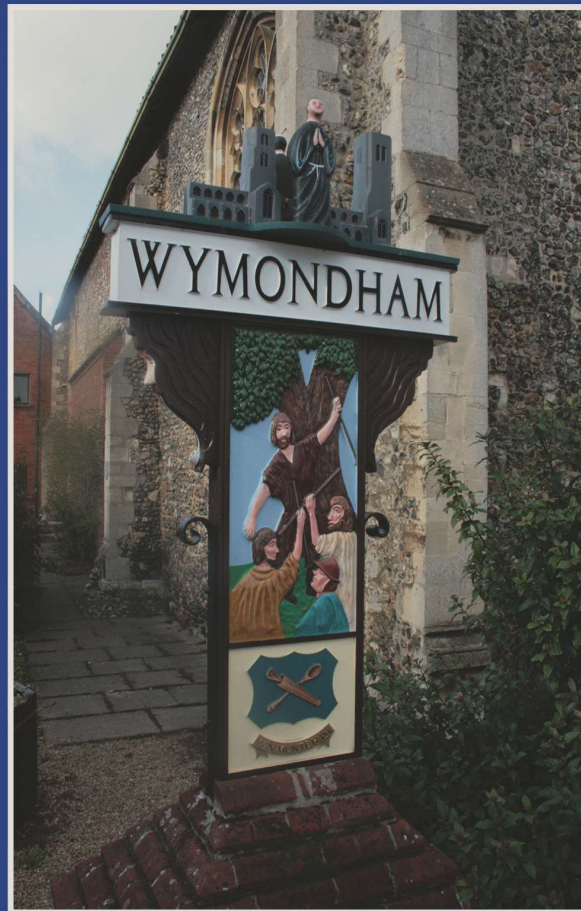

BOUNDARY & VILLAGE SIGNS

SIGNS OF THE TIMES

Tel: 01525 874185

Quality Cast Signs
www.sott.co.uk

enquiries@sott.co.uk