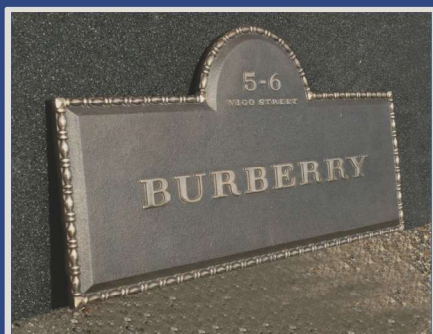

CAST BRONZE

Detail of plaque with
Bespoke coat of arms
Times New Roman upper case letters
Aged background, polished relief

350mm X 400mm
Times New Roman letters, number
and scroll in relief
Aged background, polished relief

400mm x 550mm
Arial style letters, Rotary logo and
border in relief
Aged background, polished relief

500mm x 220mm
Bespoke tooled border
Aged background, polished relief

500mm x 340mm
Letters and border in relief
Bespoke logo
Aged background, polished relief

300mm diameter
All detail in high relief
Pavement plaque
Aged background, polished relief

800mm x 185mm
Letters and border in relief
Bespoke logo
Aged background, polished relief

450mm x 225mm
Letters and border in relief
Times New Roman letters
Aged background, polished relief

150mm x 75mm
Letters and border in relief
Bespoke company logo
Aged background, polished relief

Standard letter styles are Times New Roman Normal and Franklin Gothic Book
Backgrounds are chemically aged and relief is polished
For a quotation please call us on 01525 874185 or email enquiries@sott.co.uk