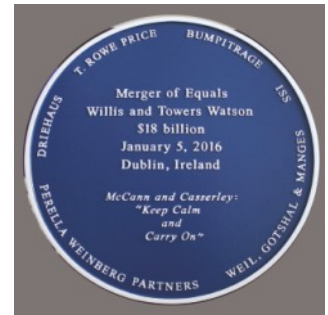

CAST COMMEMORATIVE PLAQUES

‘EPWORTH VILLA’
400mm diameter
Letters & border in relief
Times New Roman Normal
upper case letters
Blue (BS 20D45)
background
White text & Border

‘MALCOLM SAVILLE’
350mm diameter
Letters and border in relief
Times New Roman Normal
upper & lower case letters
Blue (BS 20D45)
background
White Text and border

‘MERGER OF EQUALS’
400mm diameter
Letters and border in relief
Times New Roman Normal
upper & lower case & italic
Blue (BS 20D45)
background
White Text and border

‘CORONATION GARDENS’
350mm diameter
Letters & border in relief
Times New Roman Normal
letters
Black background
Gold text & Border
Painted crown in relief

‘HORWICH TOWN COUNCIL’
400mm diameter
Letters & border in relief
Times New Roman Normal
letters
Green background
Gold text & Border
Painted crown in relief

‘ALAN TURING’
400mm diameter
Letters & border in relief
Times New Roman Normal
upper & lower case letters
Blue (BS 20D45)
background
White text & Border
Bespoke seal in relief